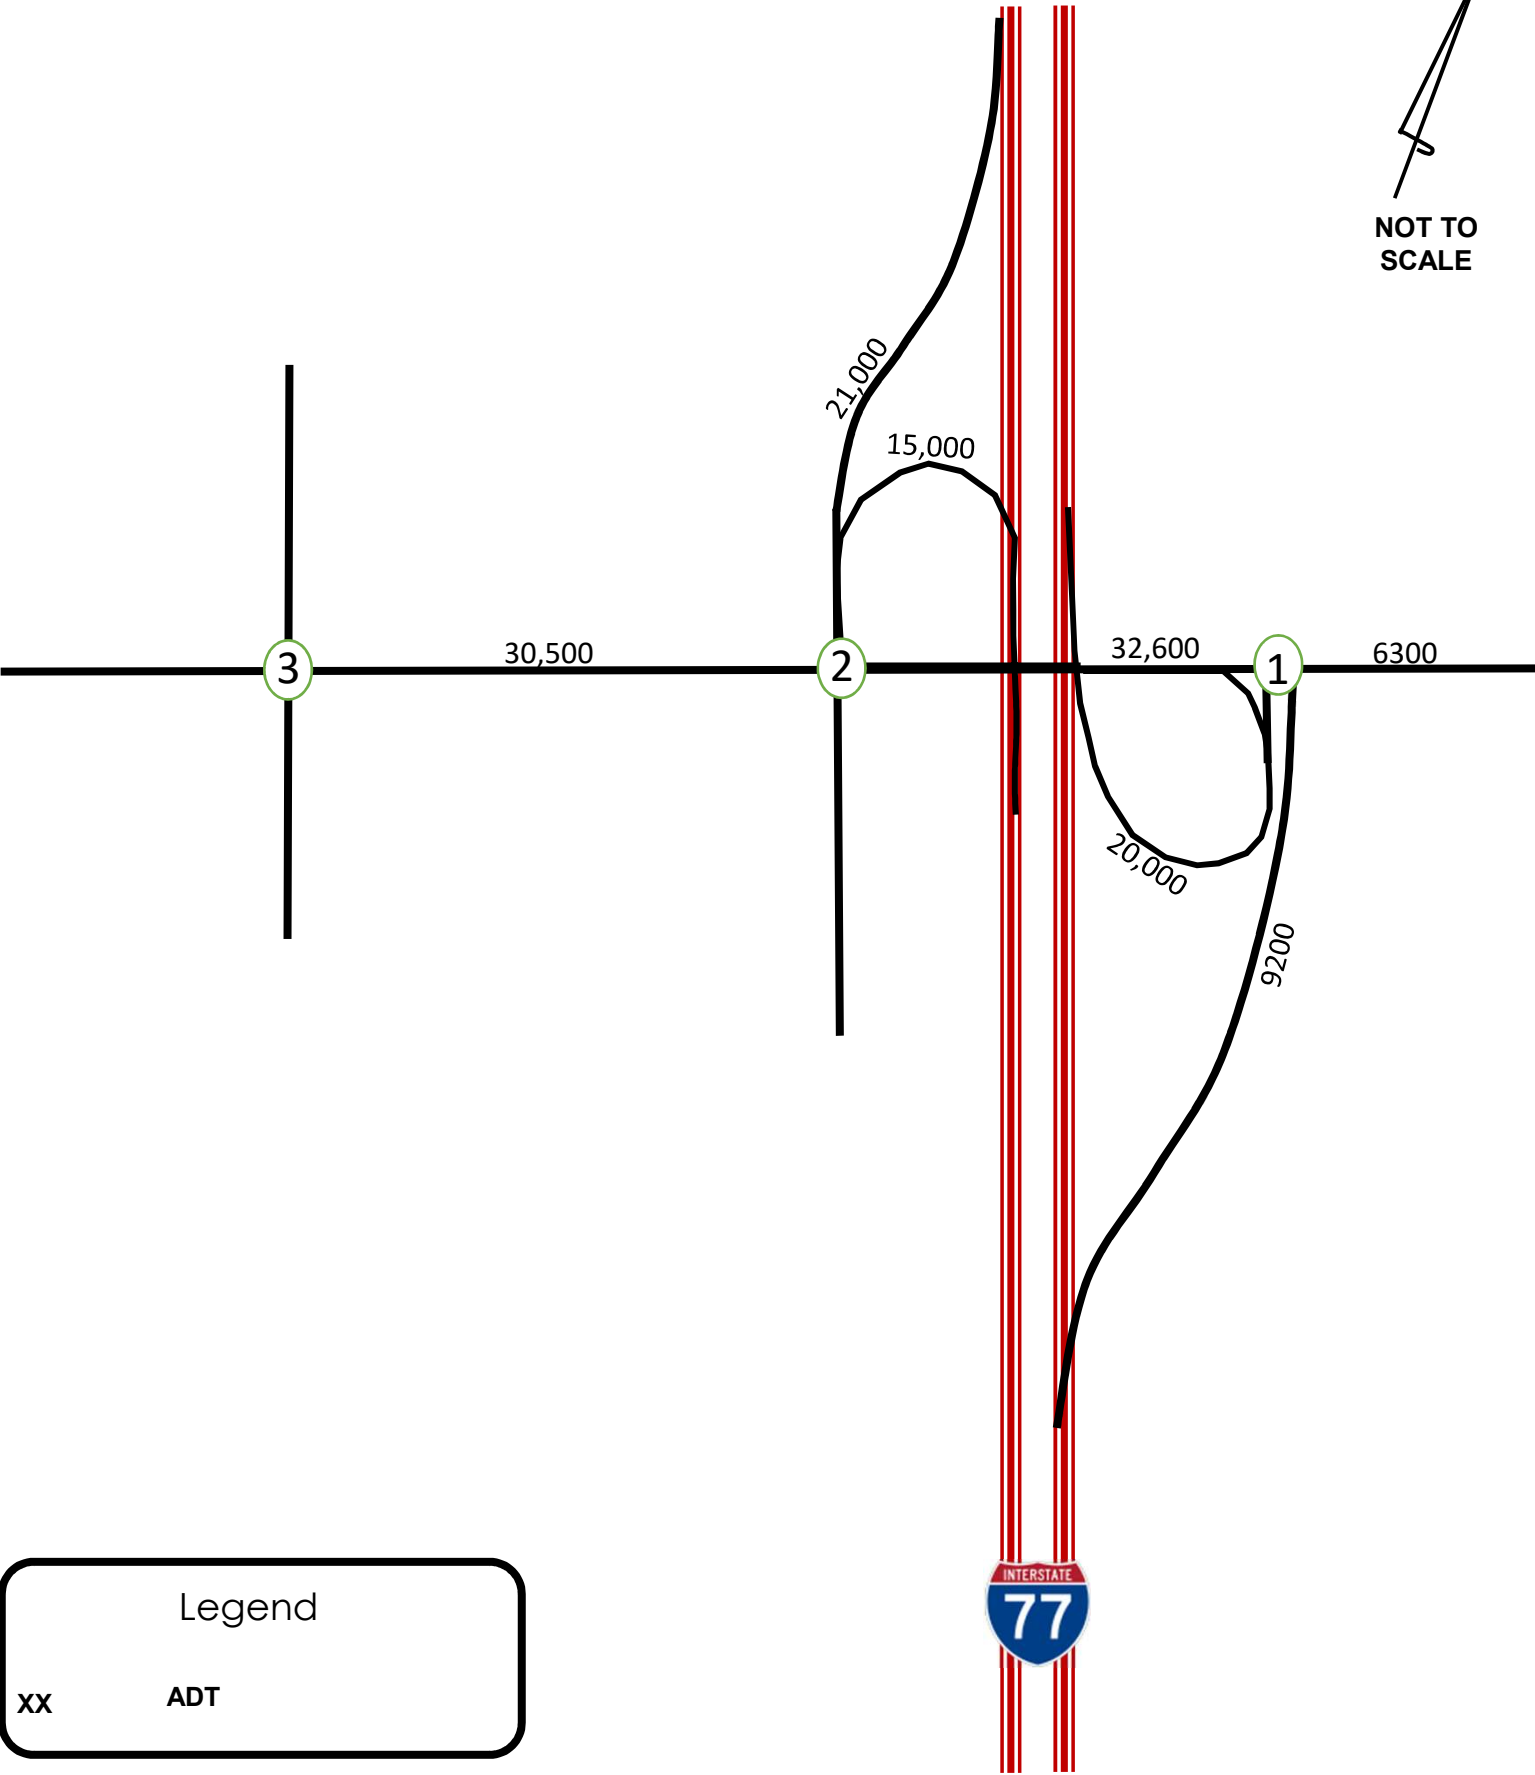

NOT TO SCALE

Legend
xx ADT